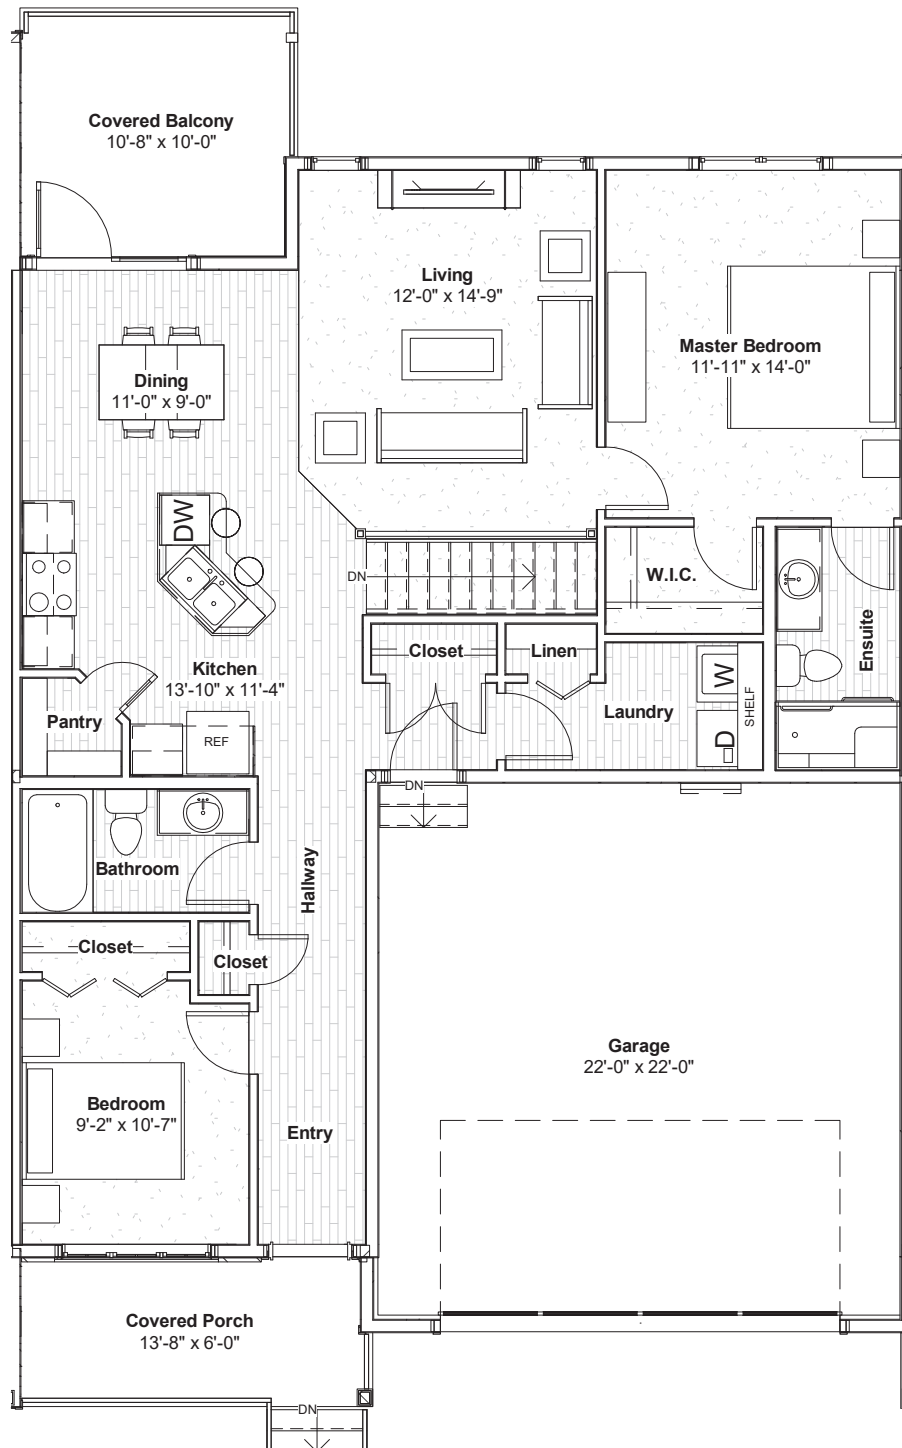

THE BRIDGEPORT

1,135 sqft.
2 Bedroom
2 Bathroom

Contact
Sandra

Phone: 250-617-6844

Email: sandra@newrock.ca

Or visit ridgewoodlanding.ca

The Estates at 
RIDGEWOOD
LANDING